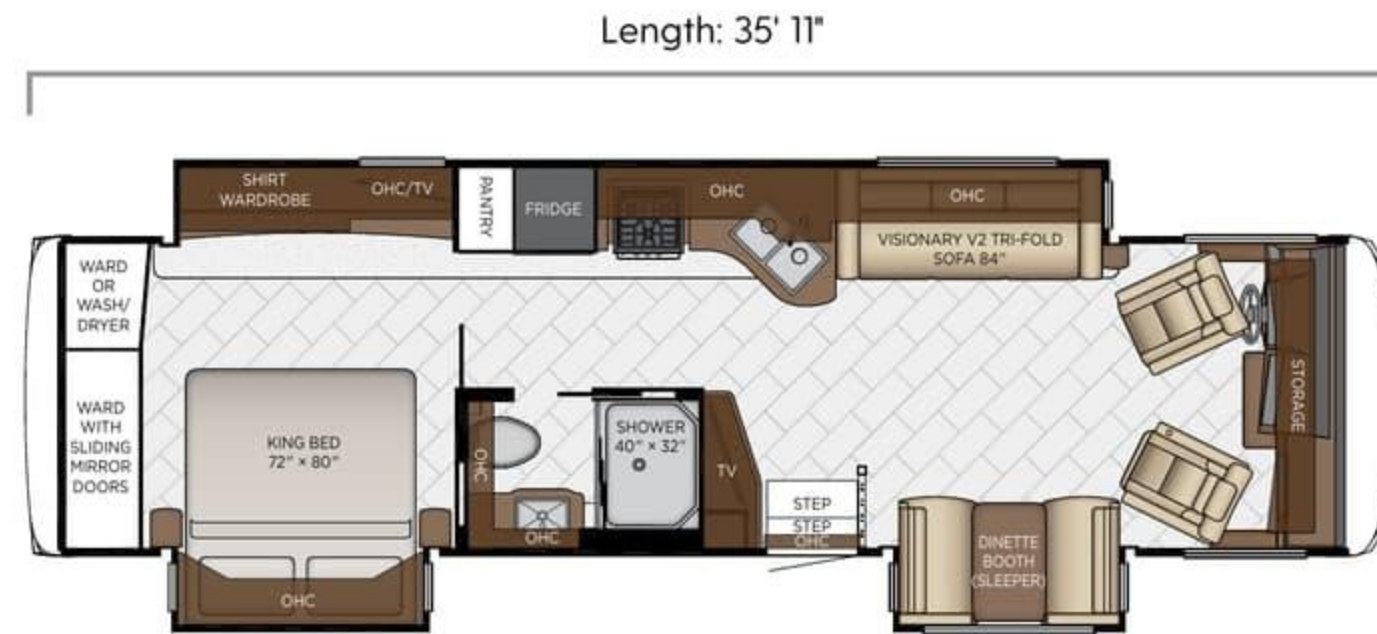

CANYON STAR FLOOR PLANS

3513

Length	35' 11"	Grey Tank	60 gal.
Width	101.5"	Sewage Tank	40 gal.
App. Overall Height	12' 11"	Water Tank	75 gal.
Interior Width	95.5"	Propane Tank	25 gal.
Interior Height	84"	Furnace	40,000 btu