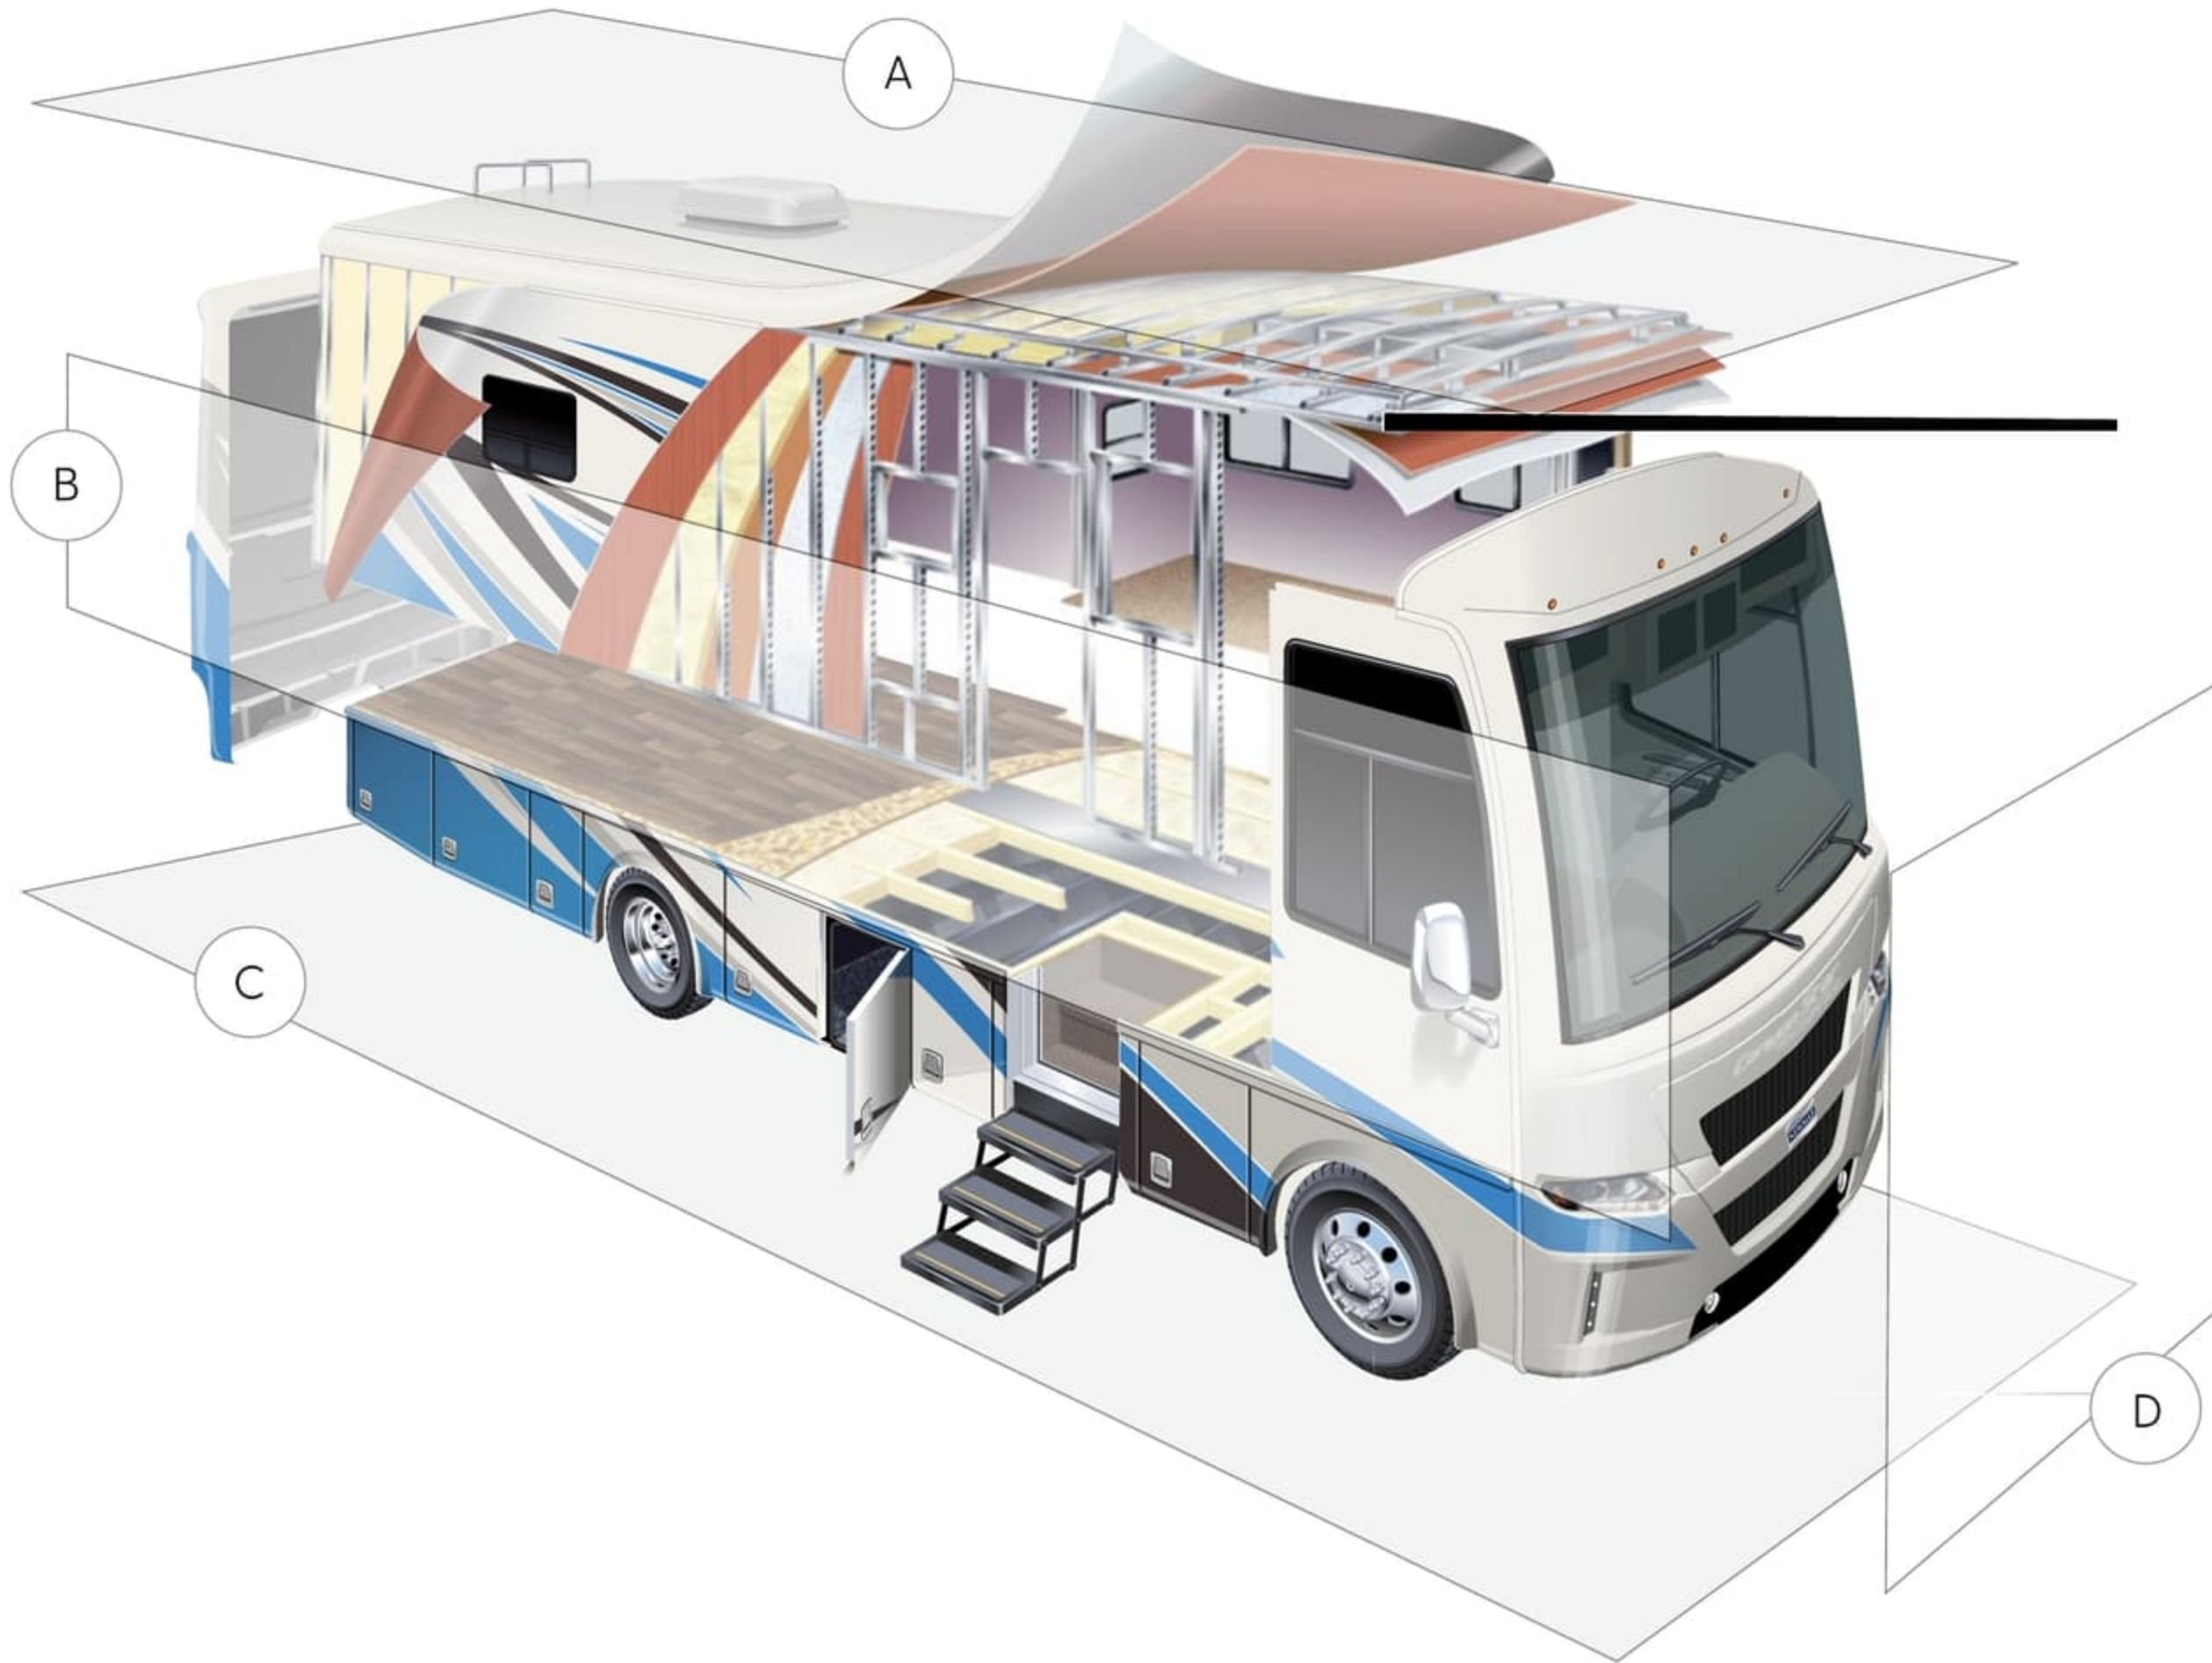

A. ROOF

One-Piece Fiberglass Roof

Batten Insulation

A/C Ducting

16" on Center Aluminum
Rafter Framing

Kraft Paper Vapor Barrier

5/8" Bead Foam

3/16" Panel

Padded Vinyl Overlay

B. SIDEWALL

Interior Wall Panel

5/8" Bead Foam

Kraft Paper Vapor Barrier

Batten Insulation

Composite One-Piece
Gelcoat Exterior Wall

Aluminum Framing

C. FLOOR

Vinyl Tile

16" on Center Wood Framing

5/8" Floor Decking

Polyethylene Moisture Barrier

Fiberglass Batten Insulation

D. EXTERIOR

Two 13.5M Penguin™

Central Air Conditioners

One-Piece Bonded Windshield

Coated Aluminum Wheels

Frameless, Double-Pane,

Tinted Safety Glass Windows

Side-Hinged Baggage Doors