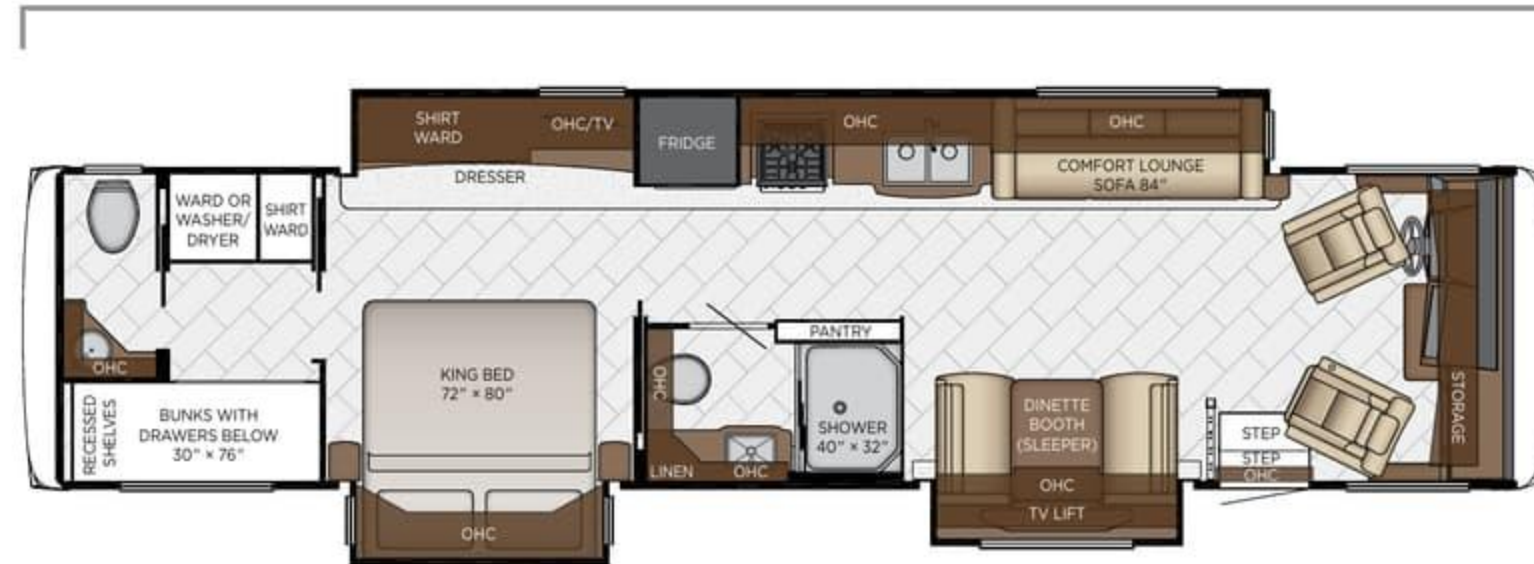

3929

Length	39' 11"	Grey Tank	60 gal.
Width	101.5"	Sewage Tank	92 gal.
App. Overall Height	12' 11"	Water Tank	75 gal.
Interior Width	95.5"	Propane Tank	25 gal.
Interior Height	84"	Furnace	40,000 btu